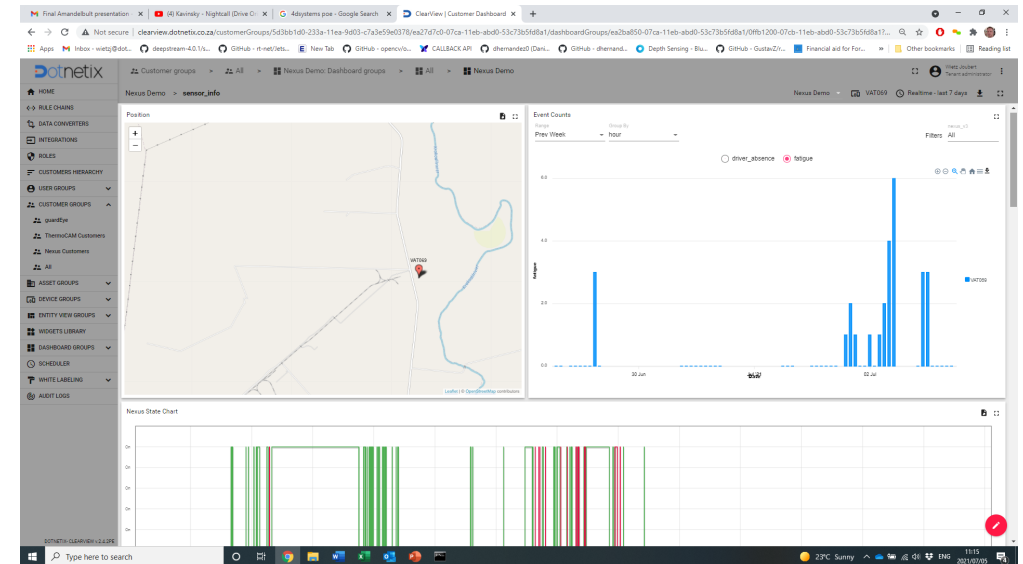

# ClearView – Remote Monitoring

DotNetix's web based **ClearView** solution shows the individual fatigue levels for each active equipment operator. Additionally, designated supervisors and managers have the option to receive customized alerts via email when an operator experiences a critical fatigue or distraction related event.

DotNetix's web based **ClearView** solutions shows the individual fatigue levels for each active equipment operator. Additionally, designated supervisors and managers have the option to receive customized alerts via email when an operator experiences a critical fatigue or distraction related event.